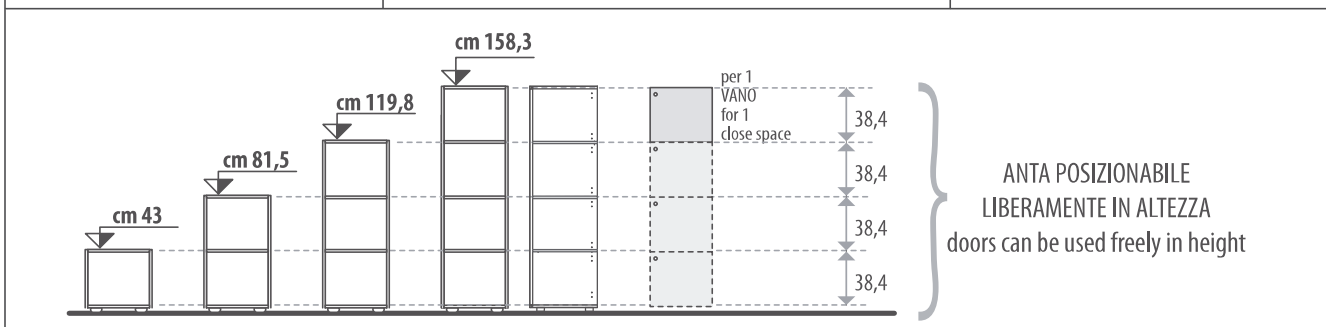

NUMERI ADESIVI PER "LOCKERS"
stickers number for "LOCKERS" cabinets

SERIE DI NUMERI ADESIVI RIMOVIBILI (OPTIONAL) removable stickers number range (optional)		da/from ... a/to ...					(*)		
<table border="1"> <thead> <tr> <th>ART. 490</th> <th>ART. 491</th> <th>ART. 492</th> <th>ART. 493</th> <th>ART. 494</th> </tr> </thead> <tbody> <tr><td>1</td><td>11</td><td>21</td><td>31</td><td>41</td></tr> <tr><td>2</td><td>12</td><td>22</td><td>32</td><td>42</td></tr> <tr><td>3</td><td>13</td><td>23</td><td>33</td><td>43</td></tr> <tr><td>4</td><td>14</td><td>24</td><td>34</td><td>44</td></tr> <tr><td>5</td><td>15</td><td>25</td><td>35</td><td>45</td></tr> <tr><td>6</td><td>16</td><td>26</td><td>36</td><td>46</td></tr> <tr><td>7</td><td>17</td><td>27</td><td>37</td><td>47</td></tr> <tr><td>8</td><td>18</td><td>28</td><td>38</td><td>48</td></tr> <tr><td>9</td><td>19</td><td>29</td><td>39</td><td>49</td></tr> <tr><td>10</td><td>20</td><td>30</td><td>40</td><td>50</td></tr> </tbody> </table>									
		1 - 10	114 490 (*)	0,1	0,001	1	€ 10,00		
		11 - 20	114 491 (*)	0,1	0,001	1	€ 10,00		
		21 - 30	114 492 (*)	0,1	0,001	1	€ 10,00	(*)	000
		31 - 40	114 493 (*)	0,1	0,001	1	€ 10,00		ARGENTO
		41 - 50	114 494 (*)	0,1	0,001	1	€ 10,00		silver