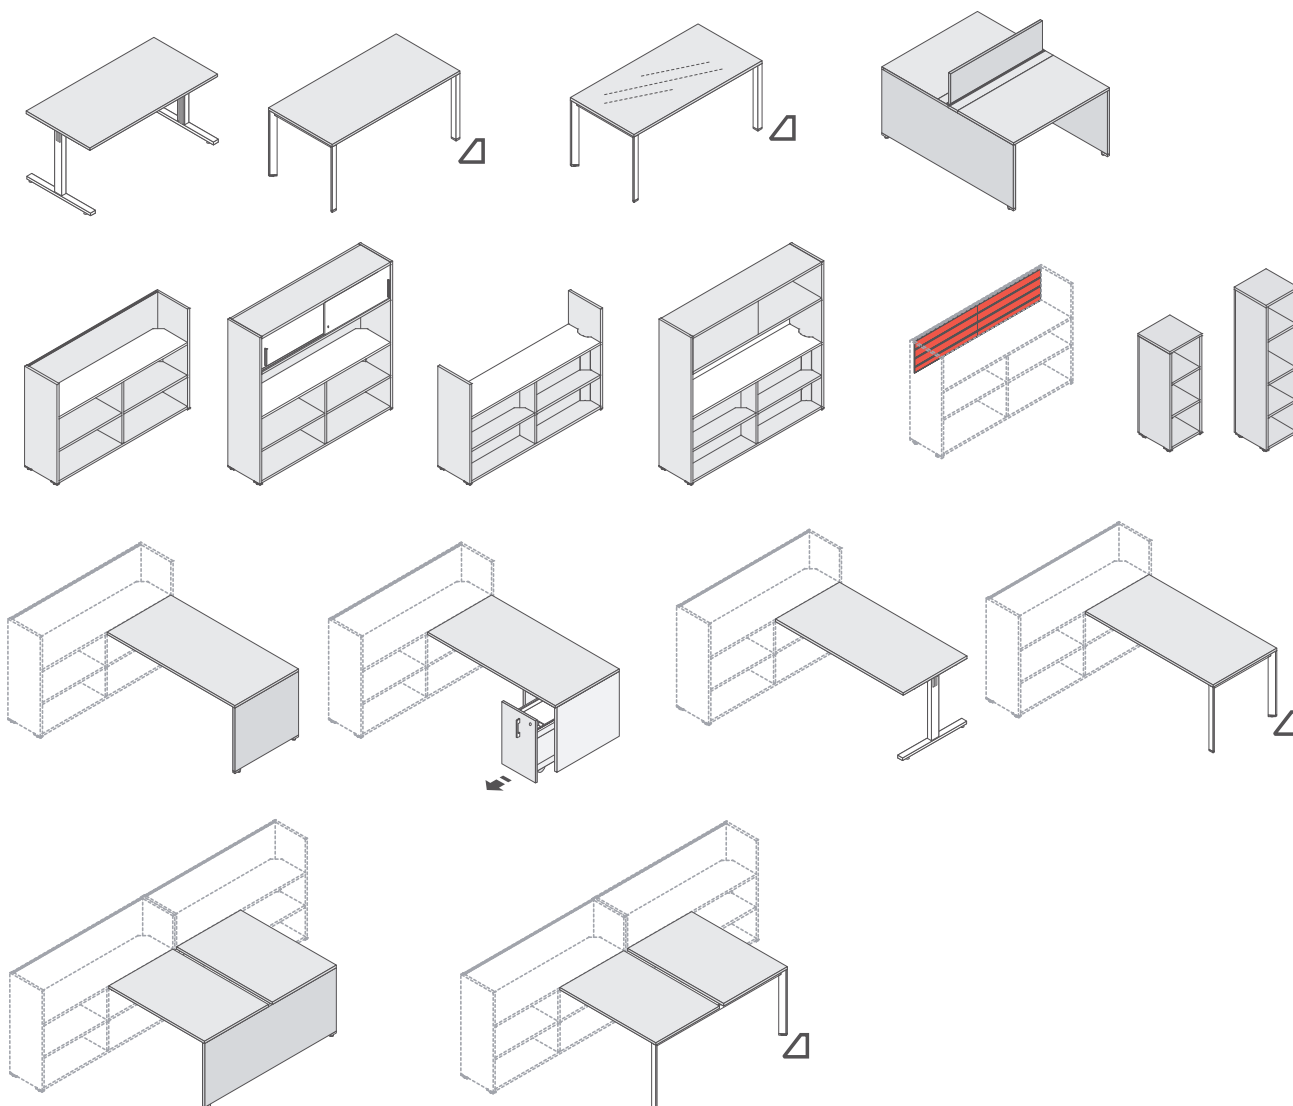

## TIPOLOGIE SCRIVANIE

typology desks

### ELEMENTI COMUNI\_shared elements

- |                                       |                                    |
|---------------------------------------|------------------------------------|
| - CASSETTIERE E MOBILI PER SCRIVANIE  | - pedestals and cabinets for desks |
| - PANNELLI FRONTALI E ACCESSORI       | - front panel and accessories      |
| - MODESTY PANELS                      | - modesty panels                   |
| - PIANI SCRIVANIE E WORKSTATION       | - desk tops and workstation tops   |
| - PENISOLA E ANGOLO DI RACCORDO       | - terminal and joinin segment      |
| - PANNELLI PARETINA e ACCESSORI       | - partition panels and accessories |
| - SOSTEGNI PER PARETINA               | - supports for partition panels    |
| - TAVOLI DA SALOTTO E TAVOLI RIUNIONE | - coffee tables and meeting tables |