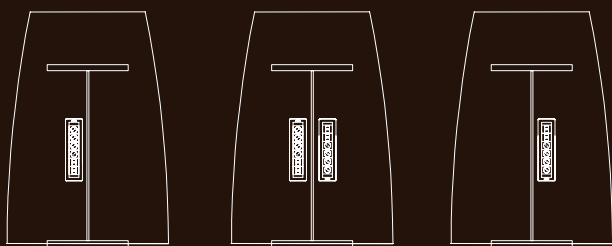

PRESS AND TURN

MEDIAPORT ARRANGEMENT

Strong colors of anthracite and chestnut intensify the sophistication of STATUS.  
Dark colors mark out the classic and traditional values while bringing a bit of mystery.

The colors of walnut and Canadian oak warm up an area. They add light and enlarge the space, providing it with an atmosphere of delicacy. They bring peace and harmony as well.

MEDIAPORT ARRANGEMENT

STATUS is the classic office furniture adapted to the new trends and needs dictated by the development of new technologies. Both desks and conference tables have discreetly built in mediaports. Elegance goes hand in hand with the utility.

MEDIAPORT ARRANGEMENT

PRESS AND TURN

The collection is completed by additional elements, making your office feel complete. Containers, cabinets and conference tables are specially designed to create a perfectly composed integrity.