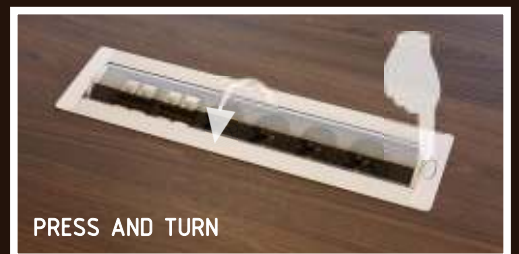

PRESS AND TURN